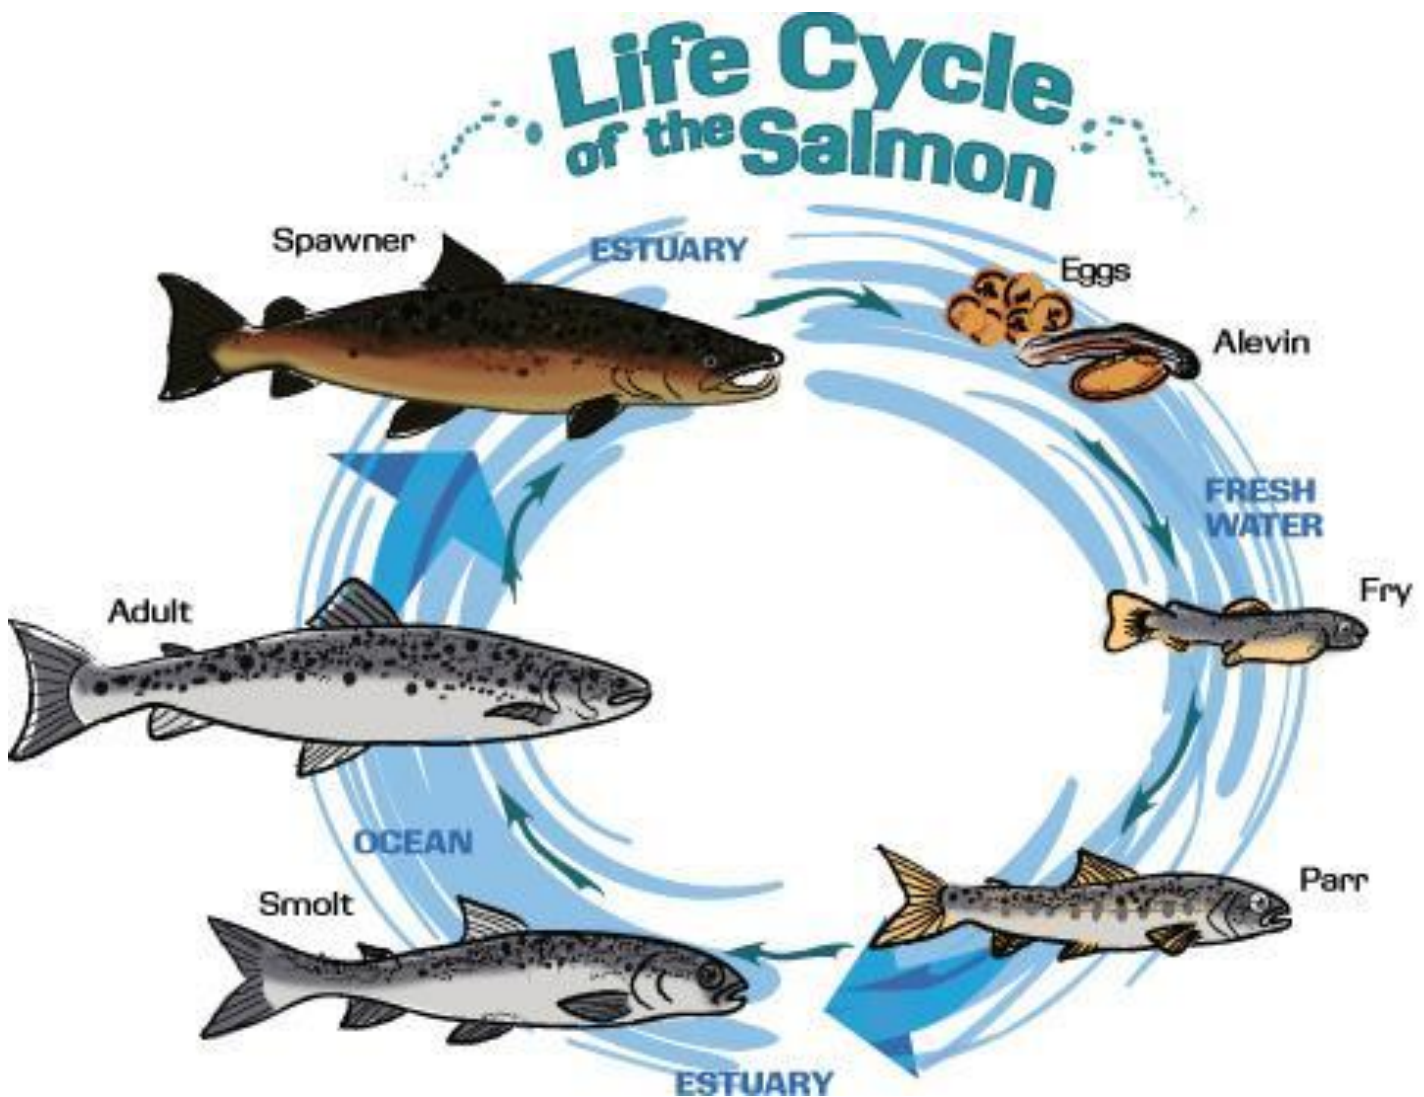

CREATE YOUR OWN: SALMON LIFE CYCLE ADVENTURE!

Have you ever thought of the adventures salmon go on throughout their life cycle? They hatch and grow in the river, start eating and growing in the estuary, and travel throughout the ocean before returning back to their natal river to spawn. Now it's your turn: follow through their stages of life (egg, alevin, fry, parr, smolt, adult, spawner) and their habitats (river, estuary, and ocean) to create an adventure for them. Share it with someone when you are done!

MATERIALS:

- paper and pencil/pen OR computer word document
- Paper to create

My Salmon Life Cycle Adventure!

Write or draw what your salmon is doing in each phase of its life!

Spawner

Egg

Adult

Alevin